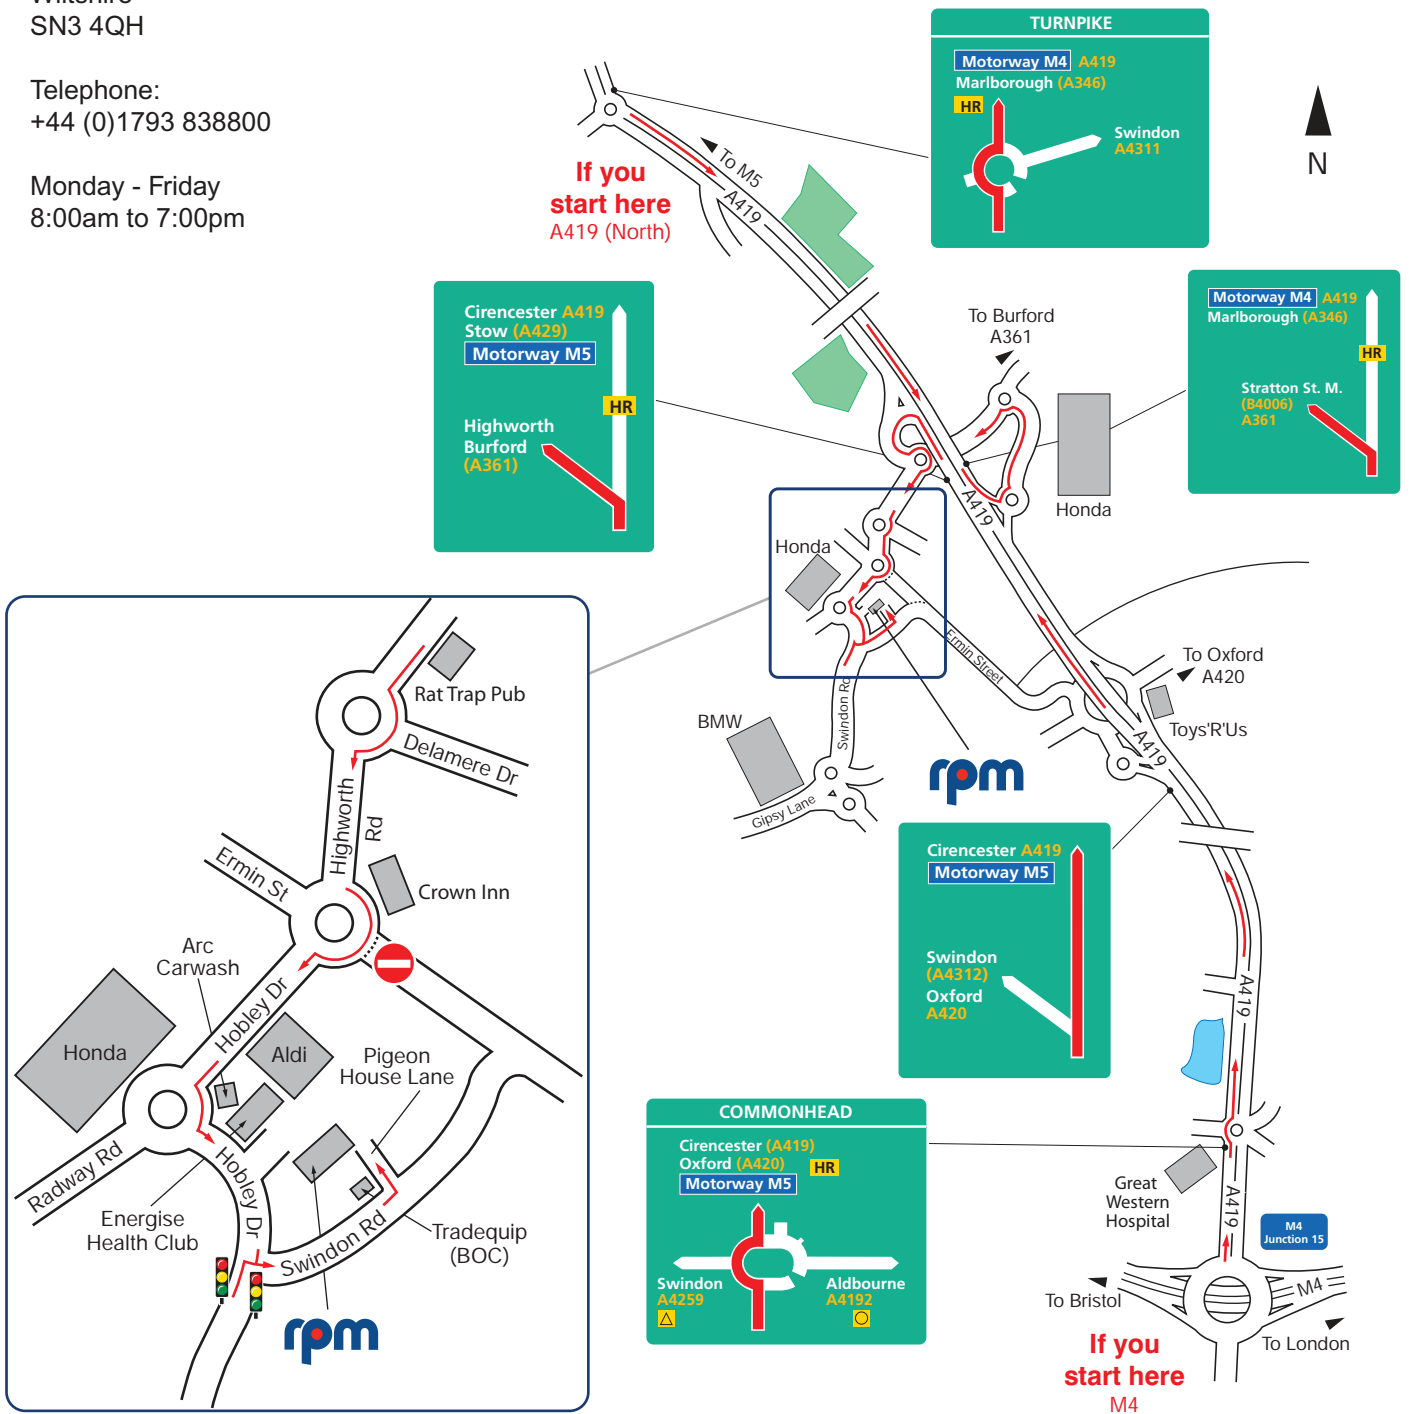

Real Print Management Limited

The Pigeon House
 Pigeon House Lane
 Stratton St Margaret
 Swindon
 Wiltshire
 SN3 4QH

Telephone:
 +44 (0)1793 838800

Monday - Friday
 8:00am to 7:00pm

Public Transport

By Rail, Swindon Station

Services operate to Swindon on the Great Western line from London Paddington and Bristol Temple Meads. If arriving by train, notify us of your train times, then we will arrange personal transport to collect you from the station.

By Air, Heathrow Airport

is a 1 hour drive away. Take the M4 towards Bristol and exit at Junction 15. Then follow map.

By Air, Bristol Airport

is a 1 hour 20 minute drive away. Take the A38 towards Bristol, then the M32 which joins the M4 at Junction 19. Take the M4 towards London and exit at Junction 16. Then follow map.

Parking

is available on site.